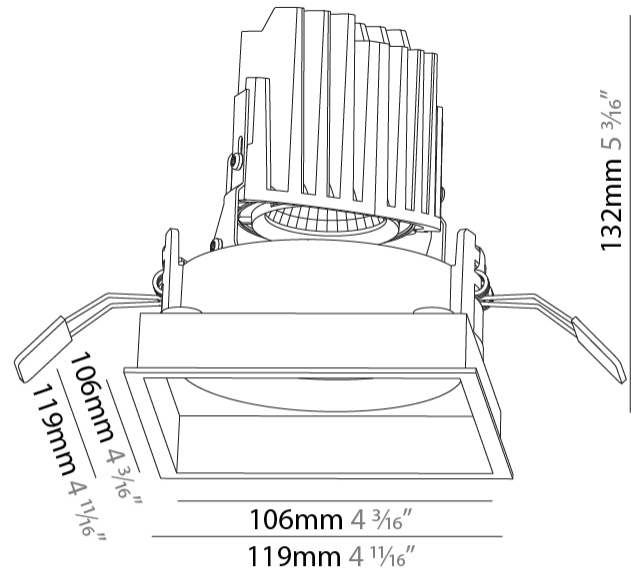

PHYSICAL

Shape: Square
Length (mm): 119
Length (in): 4 11/16
Width (mm): 119
Width (in): 4 11/16
Depth (mm): 132
Depth (in): 5 3/16
Ceiling Thickness (mm): 10 / 12.5 / 15
Ceiling Thickness (in): 3/8 or 1/2 or 9/16
Min. Recessing Depth (mm): 200
Min. Recessing Depth (in): 7 7/8
Light Distribution: Adjustable / Downlight
Weight (kg): 0.544
Weight (lbs): 1.2
Fixture Finish: SSR / BKV / CWI / CRY / HAB / LAG / UFT / ITA / RUA / RUR / MIC / FTG / MYG / TWT / LOD / PUS / FRO / FUP / KIA / POP / BLS / SPG / MEY / GOH / GUM / CHC / COM / ABZ / JAG / OBR / MOS / ROR
Fixture Material: Aluminum Die Cast
Cut-out Measurements: 114mm / 4 1/2" x 114mm / 4 1/2"

ELECTRICAL

Lamp Type: LED (Zhaga Standard)
Input Wattage (W): 13.2 / 16.5
Total Output Wattage (W): 12 / 14
Dimming: Tri-Mode (Non-Dimming and Phase Dimming (120Vac only) and 0-10V Dimming)
Driver Included: No
Driver Location: Recessed Housing
Driver Type: Constant Current - Universal
Driver Class: Class 2
Housing: See components
Input Voltage (V): 120 - 277
Constant Current (MA): 350

LED

Number of LEDs: 1
Color Temperature (°K): 2700 / 3000 / 3500 / 4000
Max. Delivered Lumen (lm): 850 / 950 / 1019 / 1040
Nominal Lumen (lm): 960 / 1070 / 1156 / 1180
CRI: >90 CRI
Lamp Life (hrs): 50000

OPTICAL

Reflector°: 10
Adjustability: Rotational 355°; Tilt 30°

RATINGS AND CERTIFICATIONS

Certified By: Certified for North American Standards
IP rating: IP20