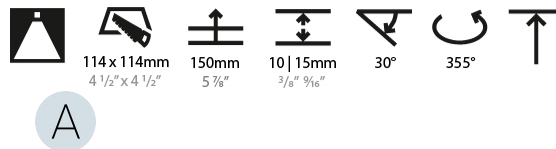

PHYSICAL

Shape: Square
Length (mm): 119
Length (in): 4 11/16
Width (mm): 119
Width (in): 4 11/16
Depth (mm): 132
Depth (in): 5 3/16
Ceiling Thickness (mm): 10 / 12.5 / 15
Ceiling Thickness (in): 3/8 or 1/2 or 9/16
Min. Recessing Depth (mm): 200
Min. Recessing Depth (in): 7 7/8
Light Distribution: Adjustable / Downlight
Weight (kg): 0.544
Weight (lbs): 1.2
Fixture Finish: SSR / BKV / CWI / CRY / HAB / LAG / UFT / ITA / RUA / RUR / MIC / FTG / MYG / TWT / LOD / PUS / FRO / FUP / KIA / POP / BLS / SPG / MEY / GOH / GUM / CHC / COM / ABZ / JAG / OBR / MOS / ROR
Fixture Material: Aluminum Die Cast
Cut-out Measurements: 114mm / 4 1/2" x 114mm / 4 1/2"

ELECTRICAL

Lamp Type: LED (Zhaga Standard)
Input Wattage (W): 13.2 / 16.5
Total Output Wattage (W): 12 / 14
Dimming: Tri-Mode (Non-Dimming and Phase Dimming (120Vac only) and 0-10V Dimming)
Driver Included: No
Driver Location: Recessed Housing
Driver Type: Constant Current - Universal
Driver Class: Class 2
Housing: See components
Input Voltage (V): 120 - 277
Constant Current (MA): 350

LED

Number of LEDs: 1
Color Temperature (°K): 2700 / 3000 / 3500 / 4000
Max. Delivered Lumen (lm): 850 / 950 / 1019 / 1040
Nominal Lumen (lm): 960 / 1070 / 1156 / 1180
CRI: >90 CRI
Lamp Life (hrs): 50000

OPTICAL

Reflector°: 10
Adjustability: Rotational 355°; Tilt 30°

RATINGS AND CERTIFICATIONS

Certified By: Certified for North American Standards
IP rating: IP20